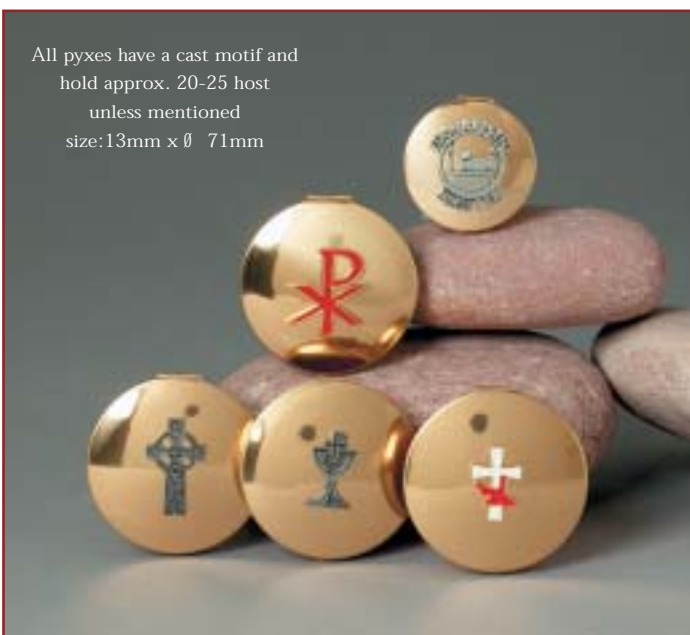

**CW720**  
180mm x 280mm

**PYXES WITH PEWTER TOP - Ø 50mm**

**CW395** - Last Supper  
**CW393** - Chalice Candle  
**CW392** - Chalice / Dove  
**CW394** - Fish

**PYXES WITH ENAMEL TOP**

**CW390** - Wheat / Cross  
**CW774** - Fish/Wheat  
**CW772** - Cross/ Grapes  
**CW773** - Good Shepherd  
**CW776** - Chalice / Cross

All pyxes have a cast motif and hold approx. 20-25 host unless mentioned size: 13mm x Ø 71mm

**PS143** - Celtic Cross  
**PS703** - Cross/Dove  
**PS42** - Eucharist Minister 13mm x Ø 53mm (hold approx 12-15 host)  
**PS123** - Chalice  
**PS713** - Pax