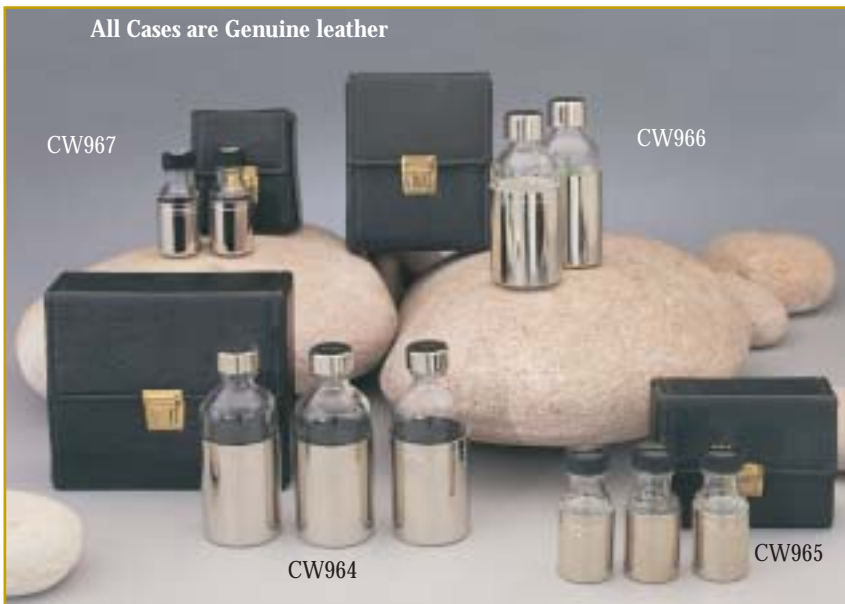

# MASS KITS / HOLY OIL BOTTLES

All Cases are Genuine leather

**CW922**  
Sick call set  
100mm x 160mm x 55mm

**CW950**  
Baptismal set  
100mm x 160mm x 50mm

**CW925**  
Pyx Set

**CW928**  
Pyx Set for special minister

All Cases are Genuine leather

CW967

CW966

CW964

CW965

**CW967**  
2 Bottles  
30cc

**CW966**  
2 Bottles  
125cc

**CW965**  
3 Bottles  
30cc