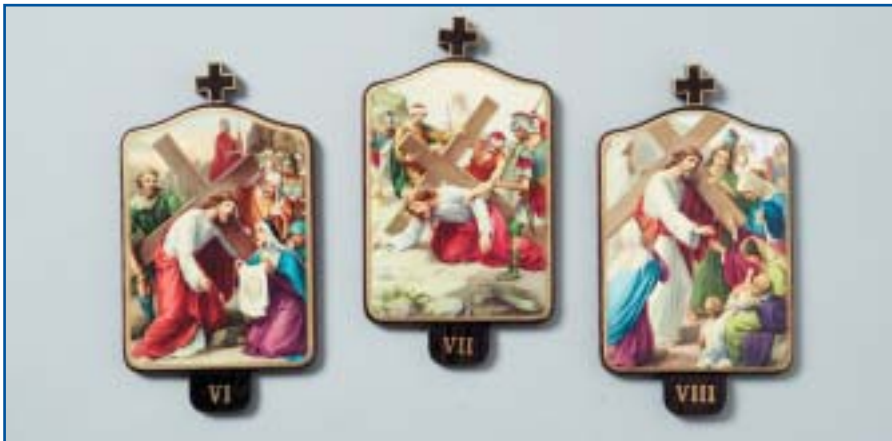

CWVC8
15 station - wood finish
285mm x 190mm