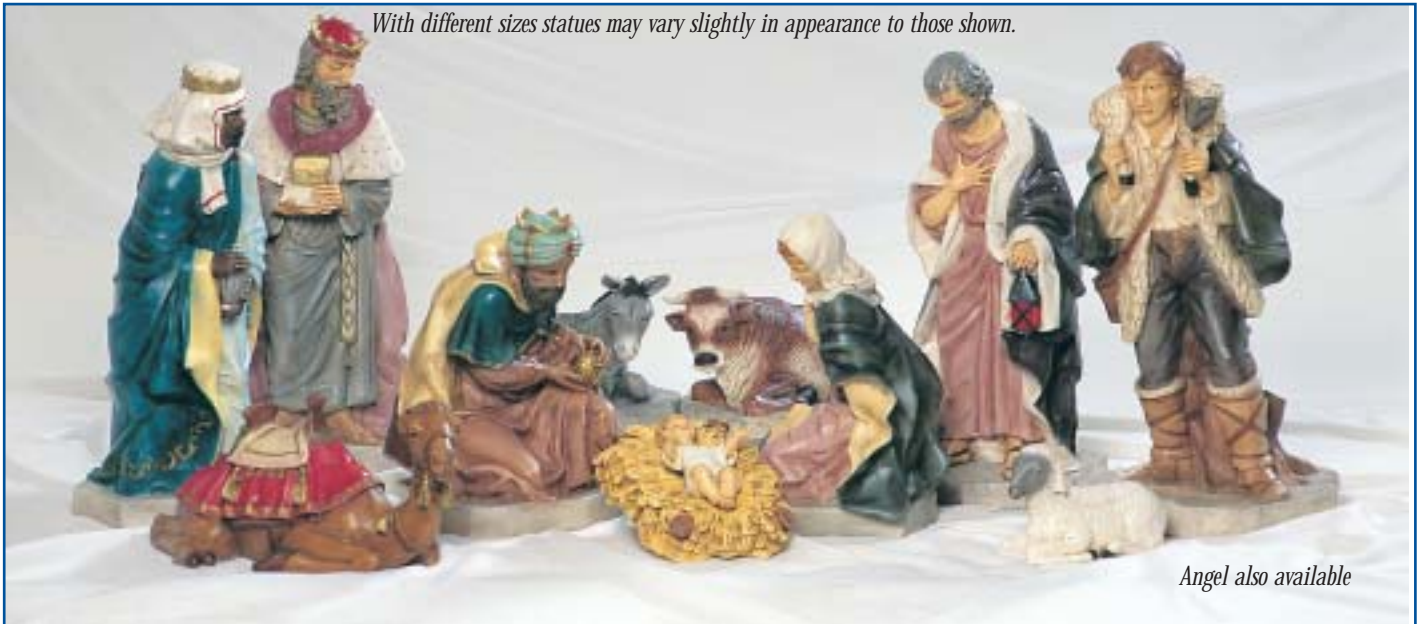

NATIVITY SETS

NS65/11

Poly Vinyl Nativity set - 11 pieces 650mm-unbreakable – suitable for indoor or outdoors *ALSO AVAILABLE IN 1000mm*