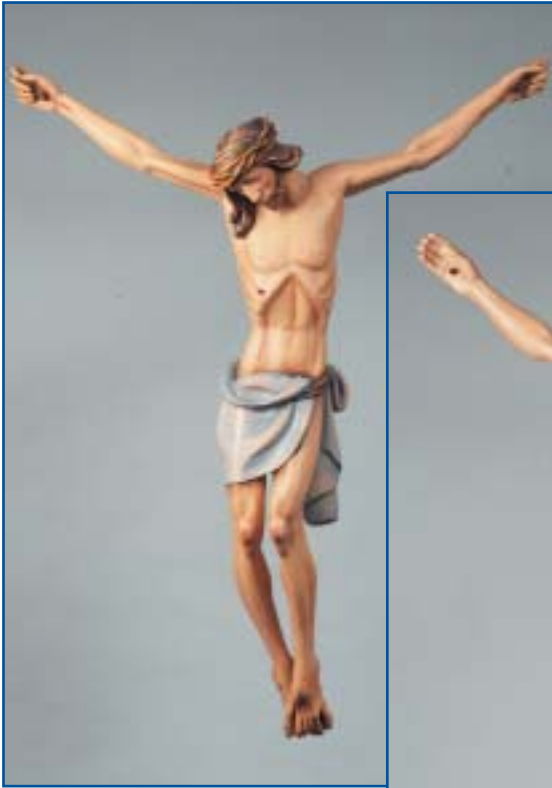

CORPUS

CW161120
Painted Wood Corpus
h. 1200mm x 1000mm