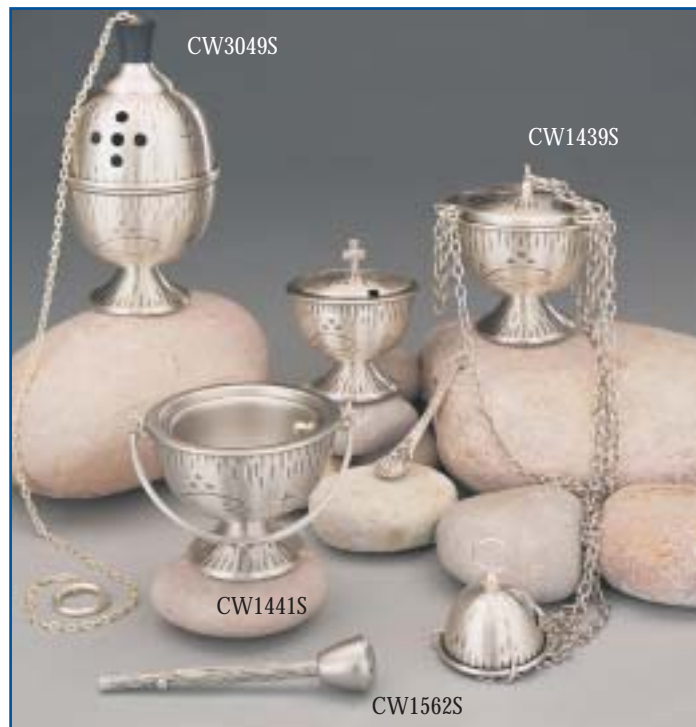

CW523- Cruet set complete
 Replacement
CW500 - Cruet glass
CW509 - Cruet tops

CW846
CW846
 Water & Wine
 Bottles - 30cc
 pair

CW847
CW1507S
 Water & Wine
 Bottles - 125cc
 pair

CW1507S - Silver
CW1507G - Gold
 Cruet set complete

CW711
 Finger Bowl
 50cc

CW1503
 Cruet set complete

CW500C
 Cruet set complete
 Replacement
CW500 - Cruet glass
CW509 - Cruet tops

THURIBLES/ BOATS / HOLY WATER BUCKETS

CW1562B - Asperge w.170mm **CW1442B** - Bucket 85mm x 125mm
CW3050B - Thurible, boat & spoon - 210mm x 120mm
CW1440B - Thurible, Boat & spoon - 180mm x 125mm
 Also available in Silver or Gold

CW701 - Asperge w.200mm **CW703** - Bucket 135mm x 120mm
CW799G - Thurible & boat - 130mm x 110mm
CW719S - Thurible & boat - 130mm x 110mm

CW2365 - Thurible, boat & spoon - available in Ø100mm, 120mm, 140mm
CW2356 - Bucket - Ø120mm, 140mm
Pocket Asperge - **CW807** - 90mm, **CW816** - 120mm, **CW704** - 150mm,
CW2358 - 150mm & 200mm