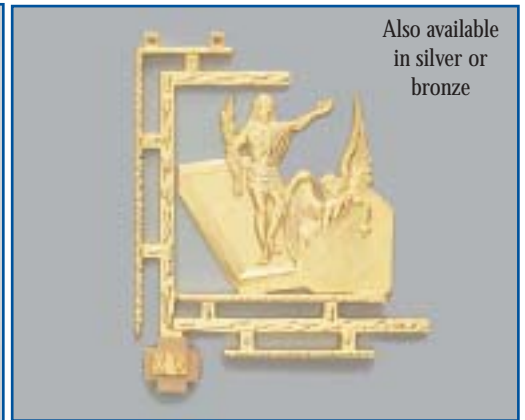

Also available
in silver or
bronze