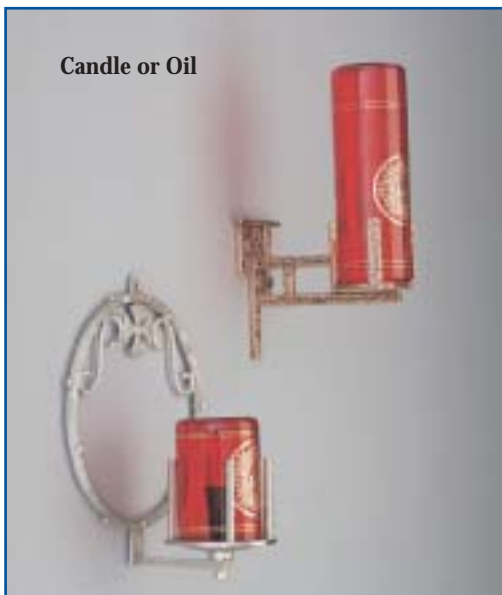

Candle or Oil

CW566S
260mm x 145mm

CW1539B
140mm x 170mm