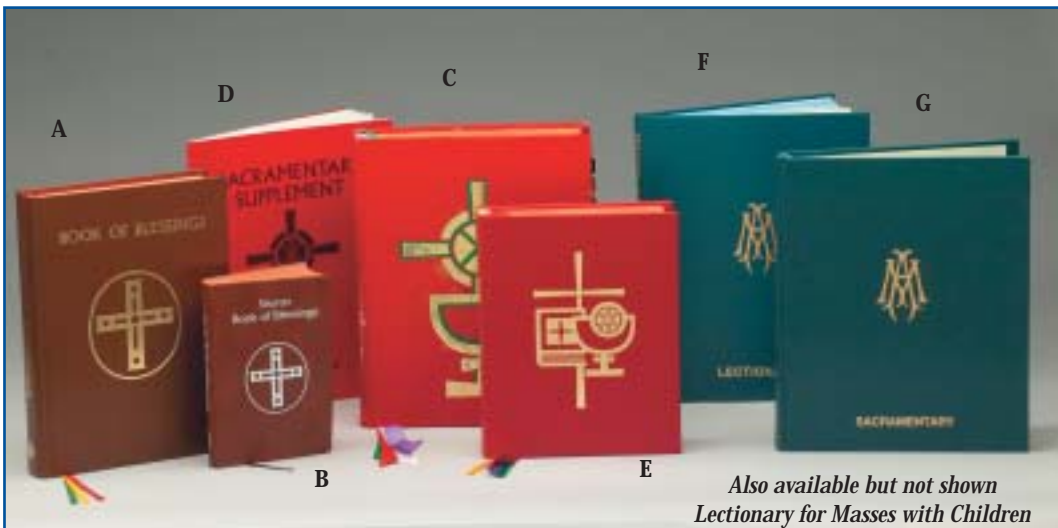

BOOKS / REGISTERS

- A) Book of Blessing
  0899425607
- B) Shorter Book of Blessing
  0899425658
- **SACRAMENTARIES**
- C) Large Size including Australian Supplement - **0899420443**
- D) Australian Supplement Only
  089942044X
- E) Small Size - **0899420222**
- F) Collection of Masses of the Blessed Virgin Mary - Lectionary
  0899420273
- G) Collection of Masses of the Blessed Virgin Mary - Sacramentary
  0899420265

*Also available but not shown
Lectionary for Masses with Children*