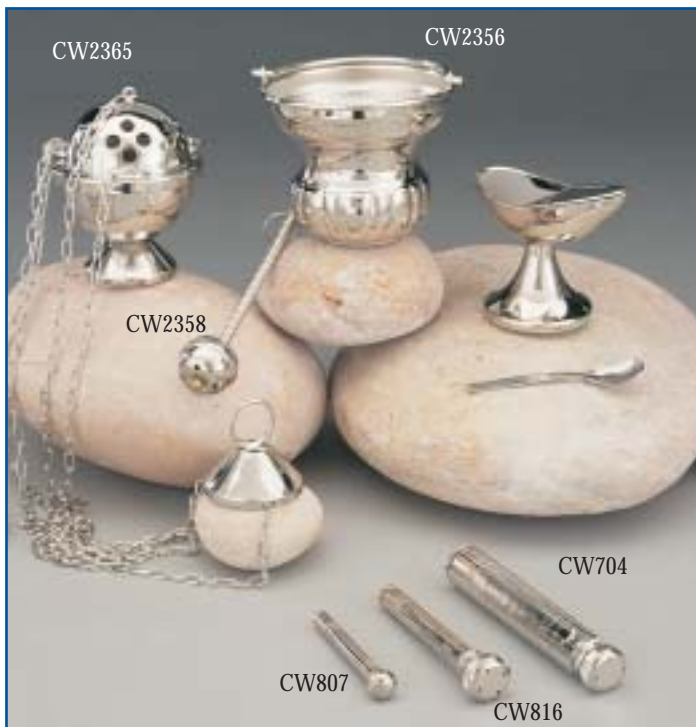

CW523- Cruet set complete
 Replacement
CW500 - Cruet glass
CW509 - Cruet tops

CW846
CW846
 Water & Wine
 Bottles - 30cc
 pair

CW847
CW1507S
 Water & Wine
 Bottles - 125cc
 pair

CW1507S - Silver
CW1507G - Gold
 Cruet set complete

CW711
 Finger Bowl
 50cc

CW1503
 Cruet set complete

CW500C
 Cruet set complete
 Replacement
CW500 - Cruet glass
CW509 - Cruet tops

THURIBLES/ BOATS / HOLY WATER BUCKETS

CW1562B - Asperge w.170mm **CW1442B** - Bucket 85mm x 125mm
CW3050B - Thurible, boat & spoon - 210mm x 120mm
CW1440B - Thurible, Boat & spoon - 180mm x 125mm
 Also available in Silver or Gold

CW701 - Asperge w.200mm **CW703** - Bucket 135mm x 120mm
CW799G - Thurible & boat - 130mm x 110mm
CW719S - Thurible & boat - 130mm x 110mm

CW2365 - Thurible, boat & spoon - available in Ø100mm, 120mm, 140mm
CW2356 - Bucket - Ø120mm, 140mm
Pocket Asperge - **CW807** - 90mm, **CW816** - 120mm, **CW704** - 150mm,
CW2358 - 150mm & 200mm