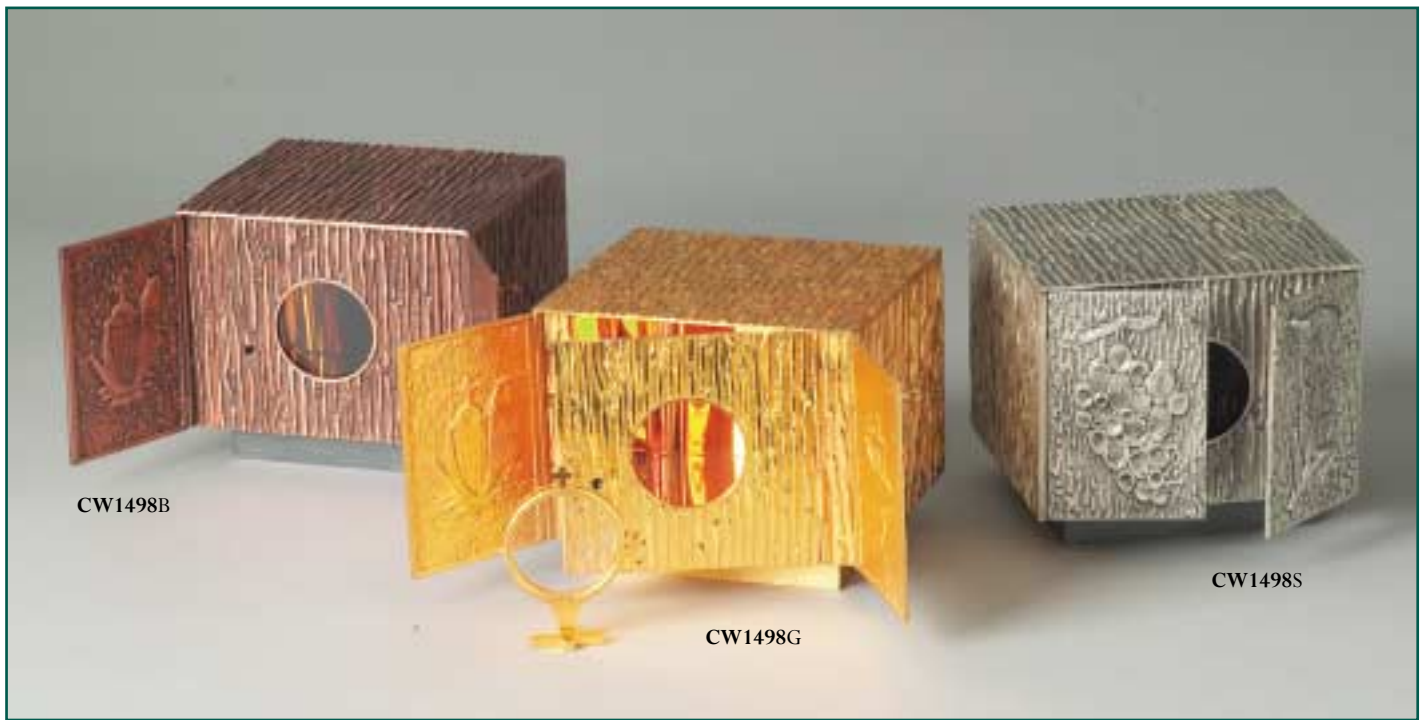

TABERNACLES

CW3129

Size 300 x 300 x 355mm high

TABERNACLES

Also Available in Gold

CW1664S

Size 300mm deep x 430mm wide x 450mm high.
Door size 300mm x 200mm

Available in Gold and
Bronze

Also available in:
250 x 245 x 285mm
300 x 300 x 350mm

CW1609S

Size 200mm deep x 200mm wide x 220mm high.
Door size 160mm x 175mm

CW2936

Size 290mm deep x 265mm wide x 275mm high.

TABERNACLES WITH EXPOSITION

CW1498B

CW1498G

CW1498S

CW1498

Size 200mm deep x 230mm wide x 195mm high.

Door size 150mm x 160mm

Comes complete with Exposition Monstrance

INSIDE