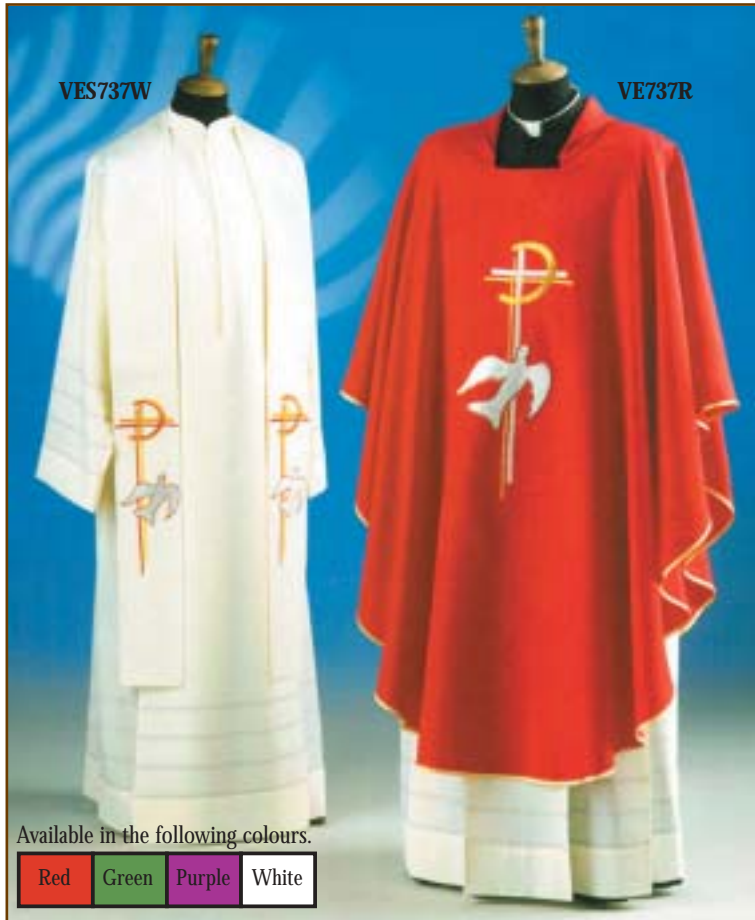

VESTMENTS

Available in the following colours.