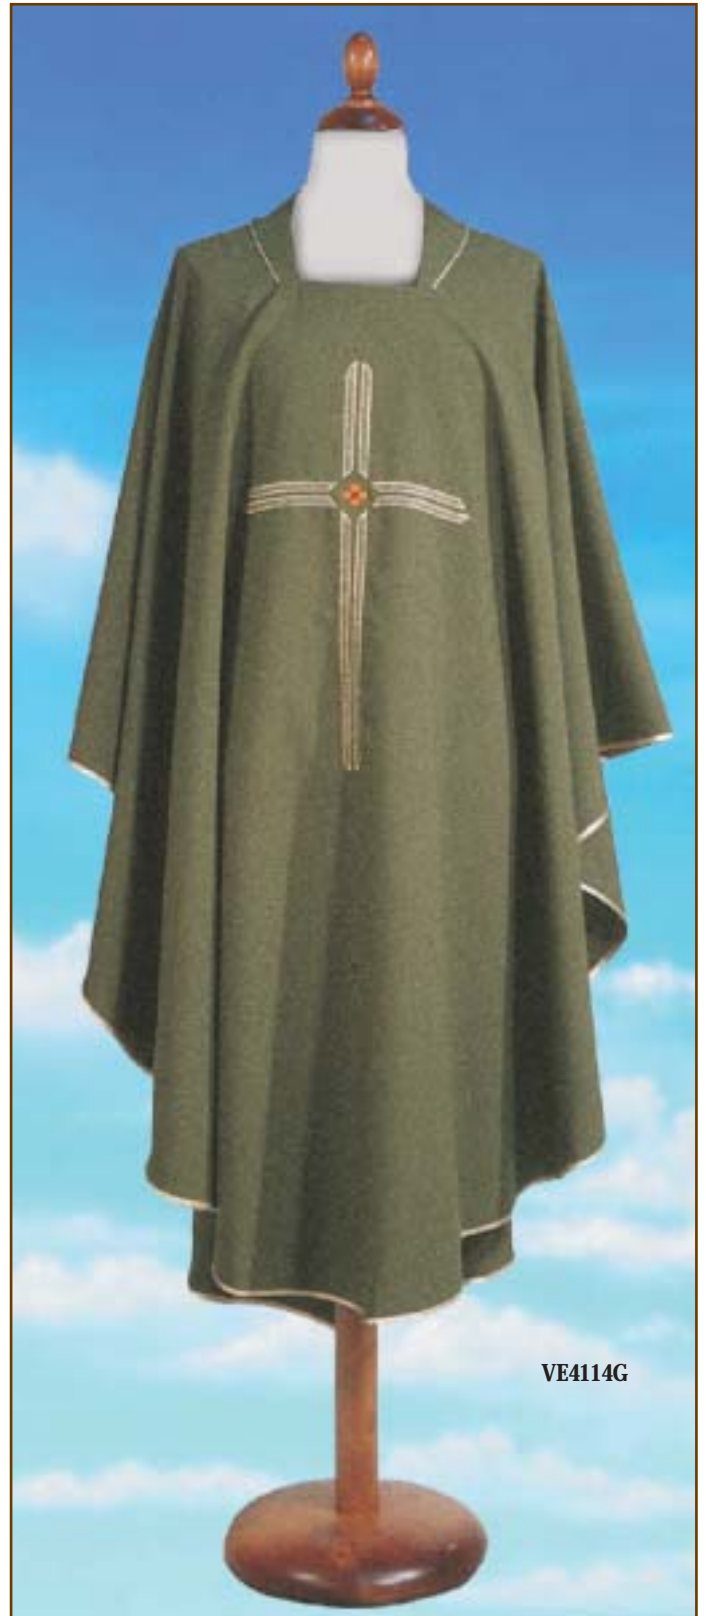

VE4114G

VE4114
Polyester

AVAILABLE IN:
Chasuble

Available in the following colours.