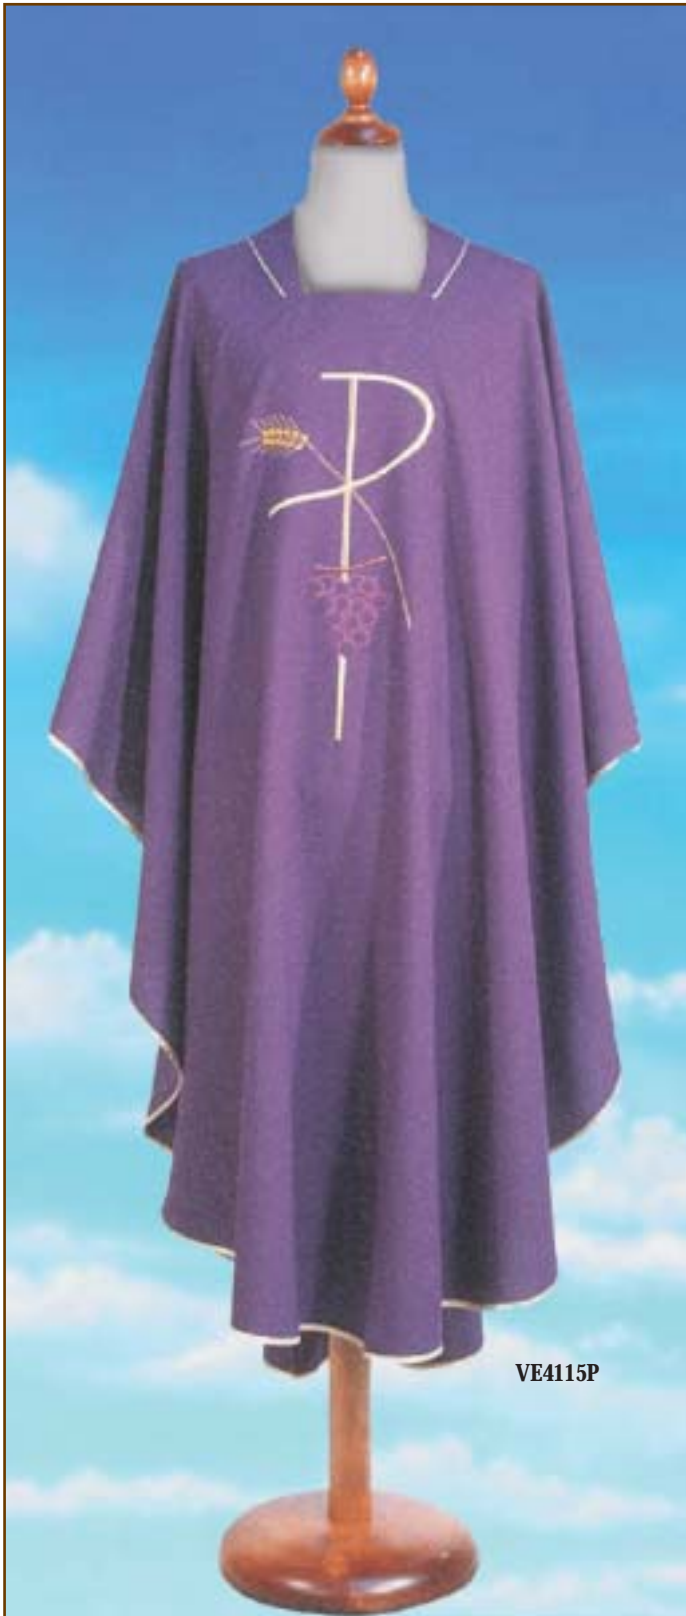

VESTMENTS

VE4115P

VE4115
Polyester

AVAILABLE IN:
Chasuble

Available in the following colours.