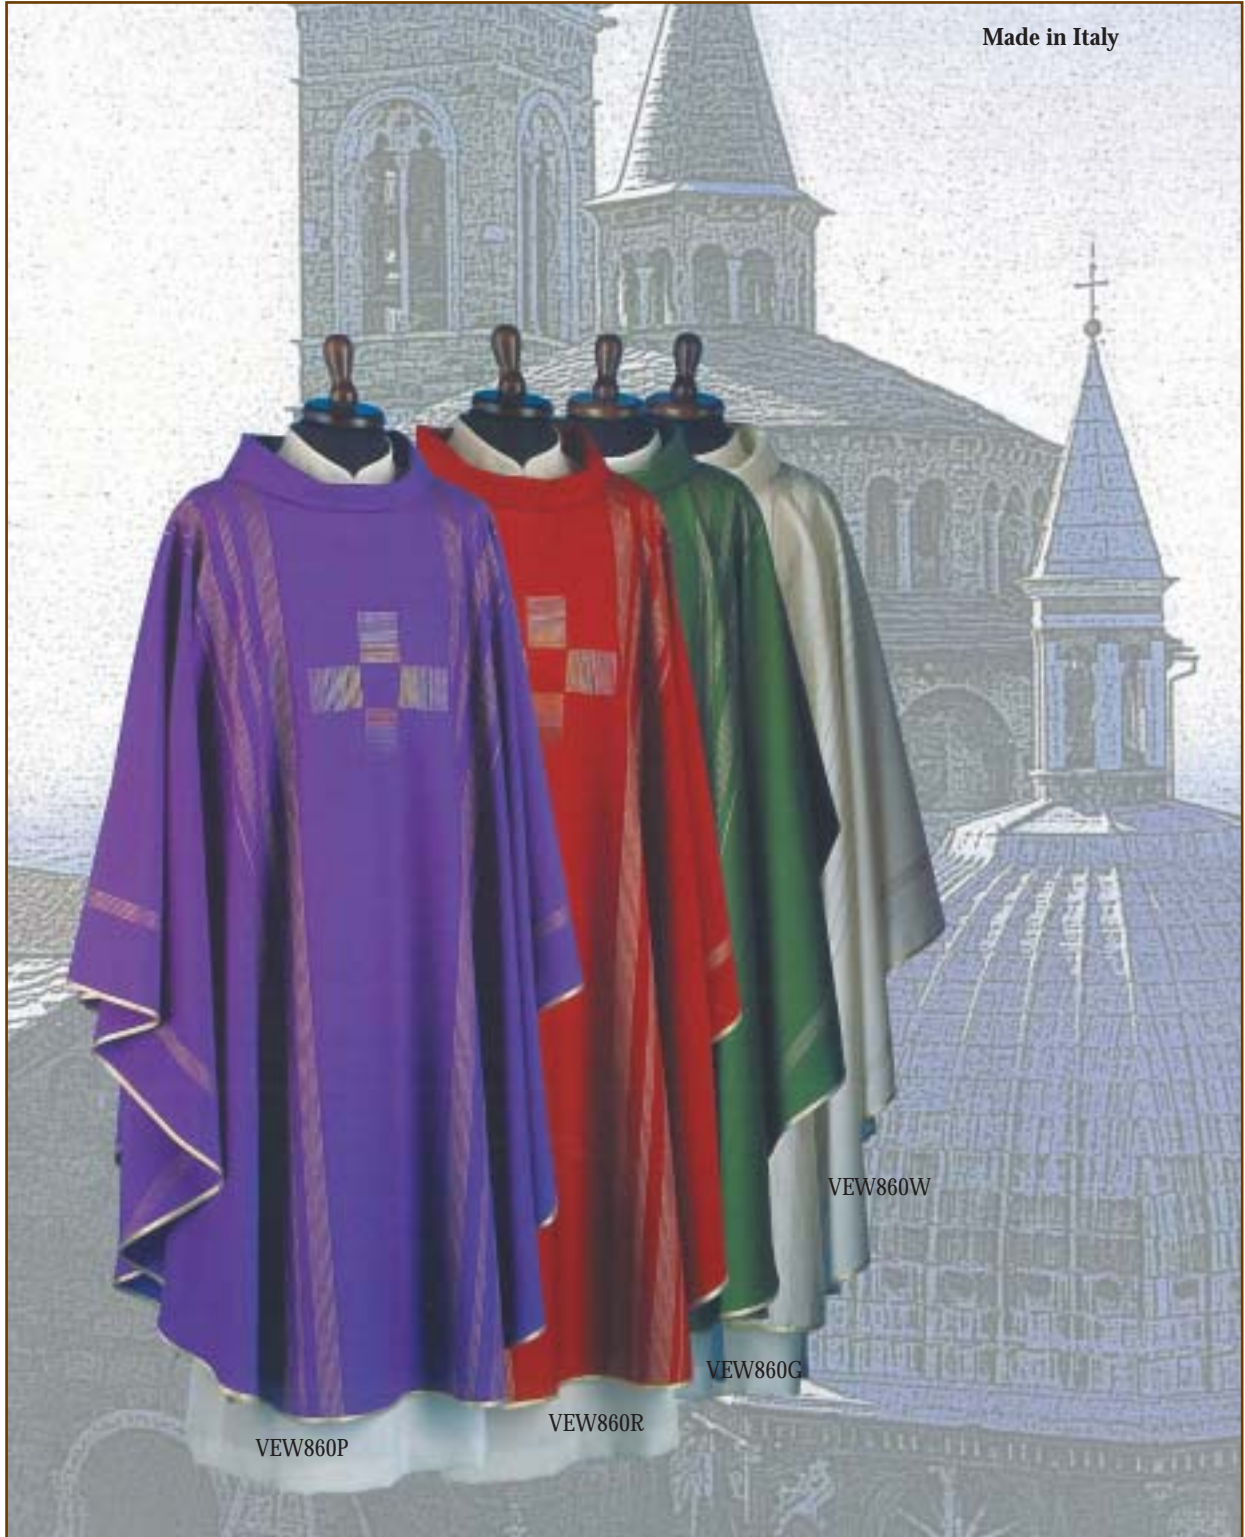

VESTMENTS

AVAILABLE IN:

Dalmatic	VED860
Humeral veil	VEH860
Lectern cover	VEL860
Stole	VES860
Chasuble	VEW860
Cope	VEC860

VEW860

Pure wool with gold trim

Available in the following colours.

VESTMENTS

back view - VEC751