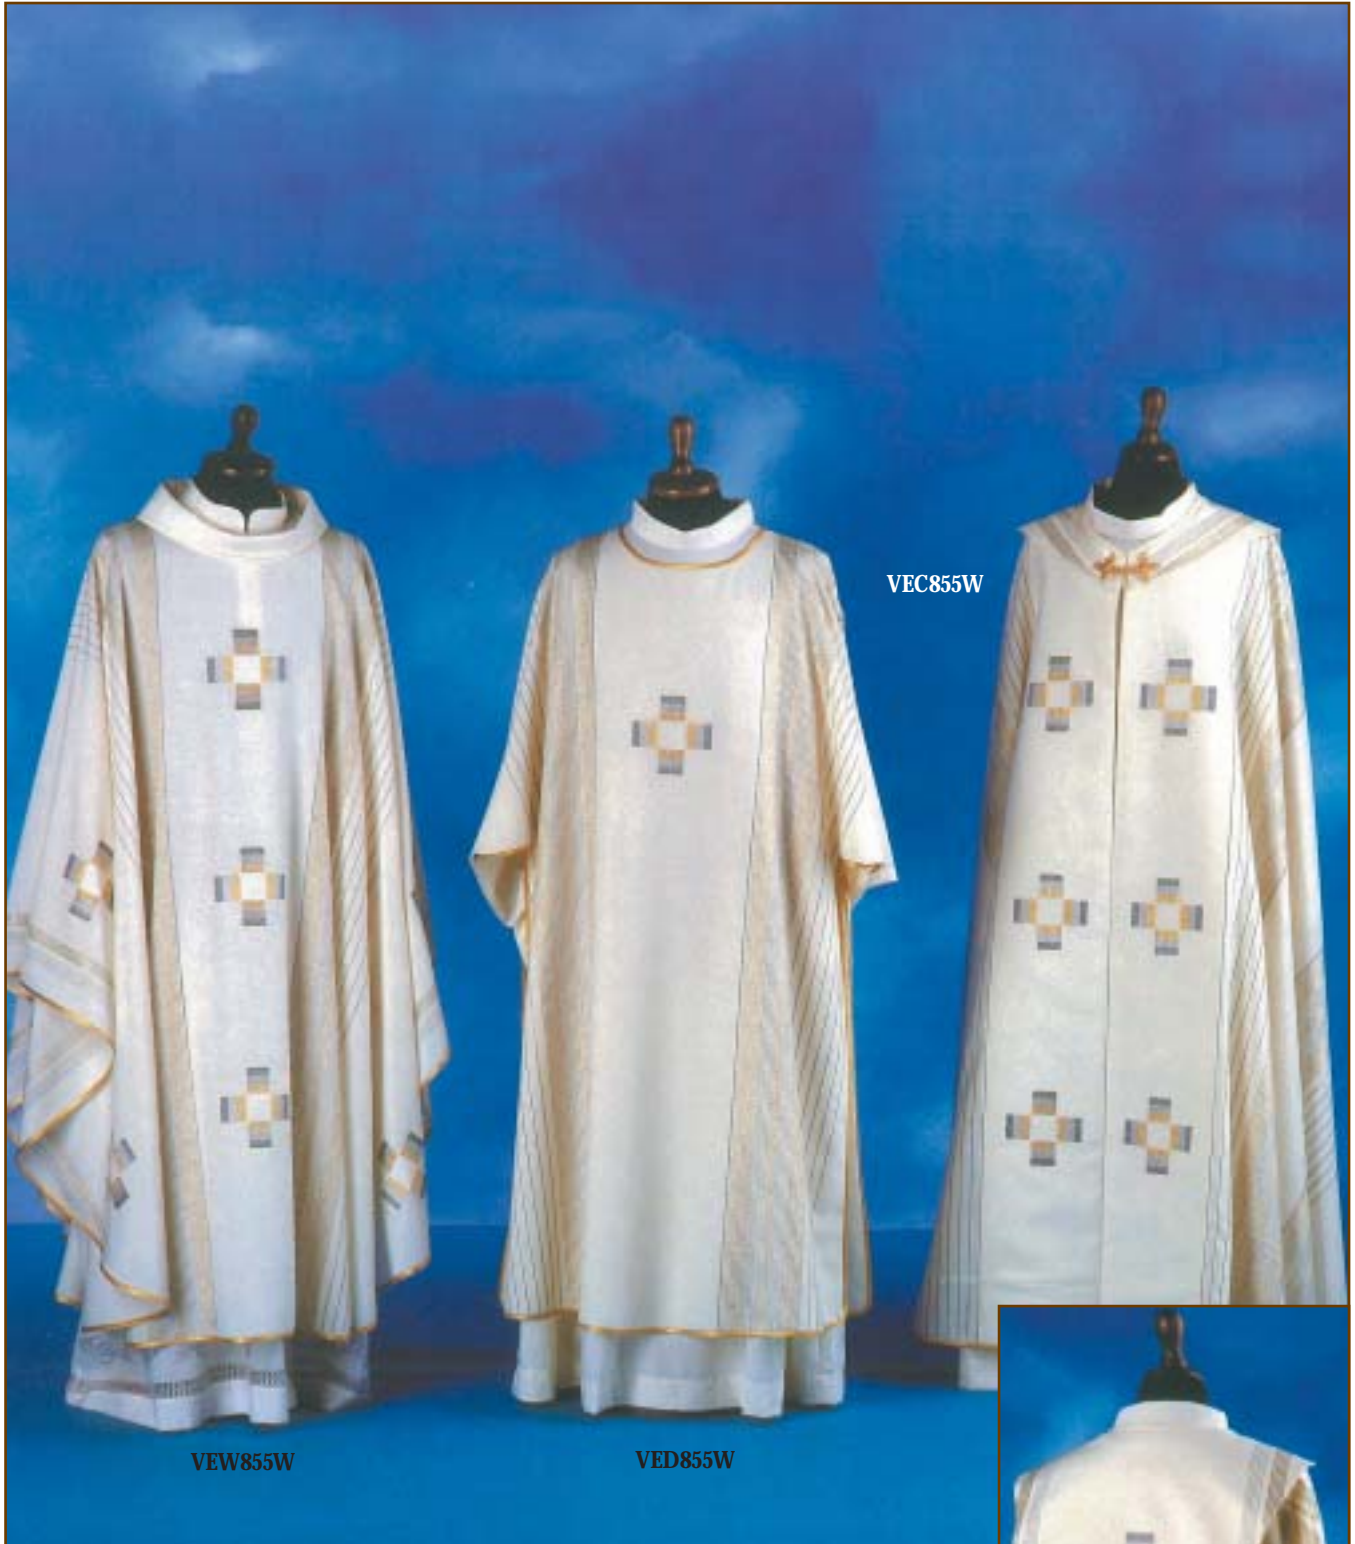

VED855W

VEC855W

VEW855
Pure Wool

VESTMENTS

VEW855W