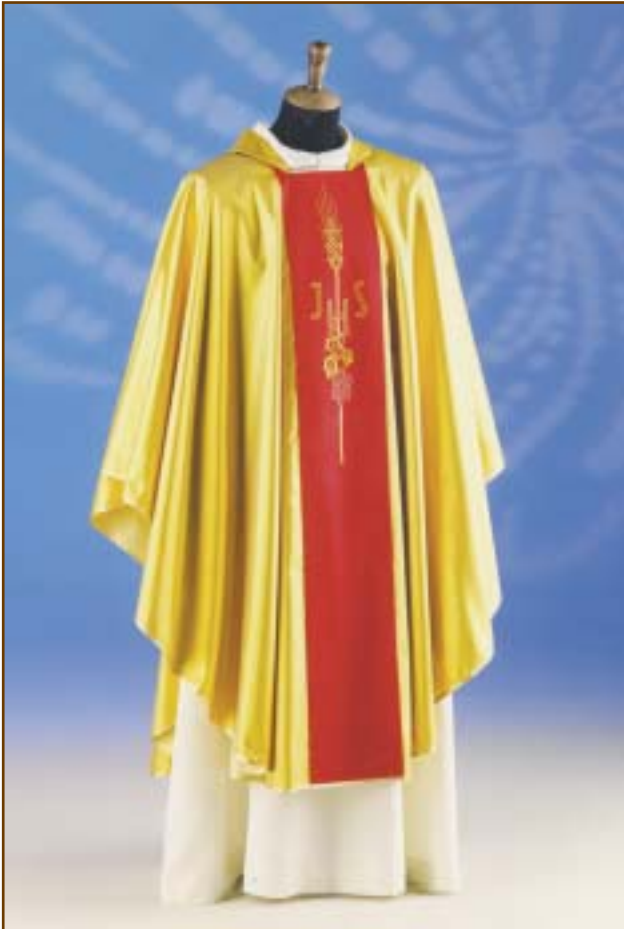

VEW780R
Pure Wool Chasuble

AVAILABLE IN:

- Lectern Cover VEL329
- Humeral veil VEH329
- Chasuble VE329
- Stole VES329
- Cope VEC329

Available in the following colours.

VE329

VESTMENTS

VE328L
Chasuble only

Available in the following colours.