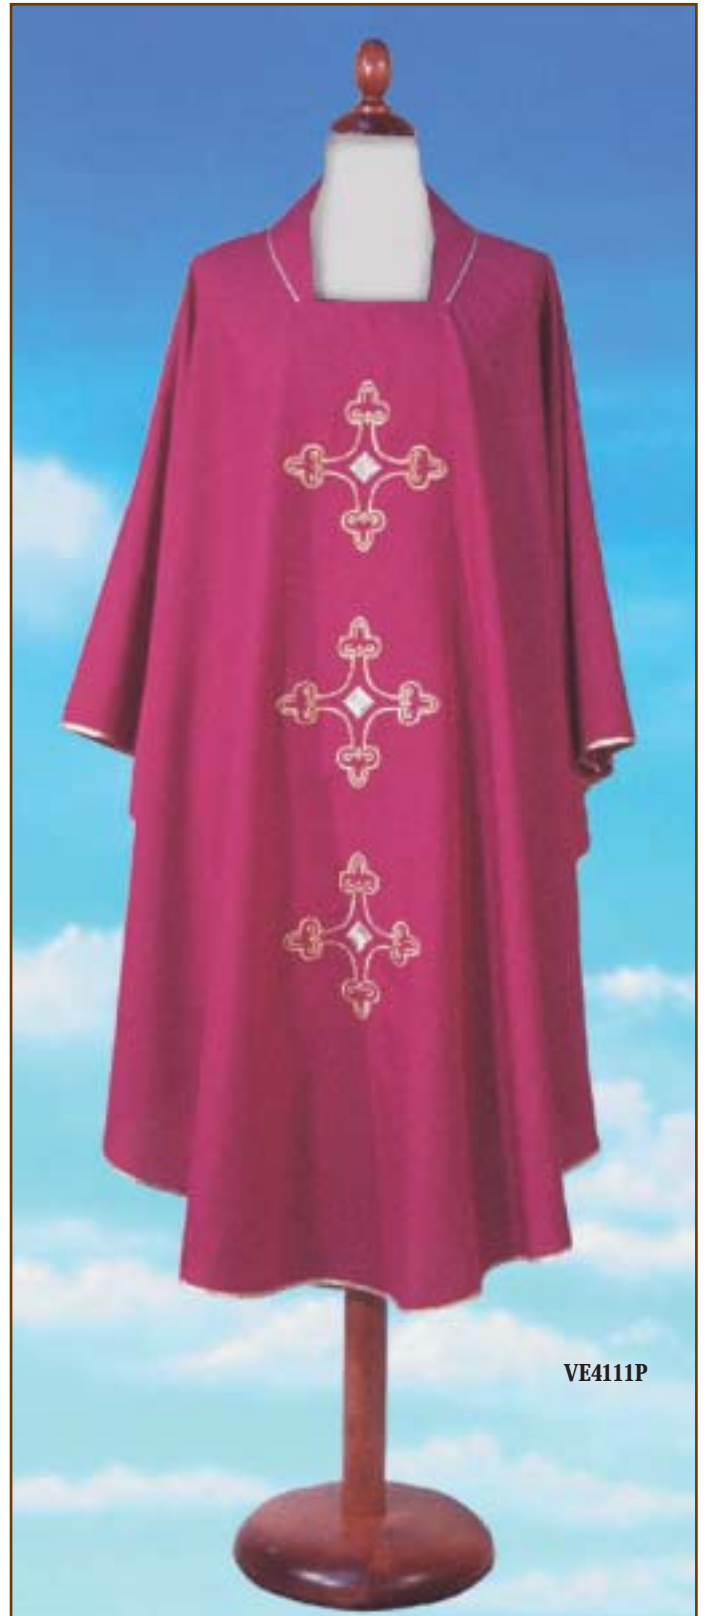

VE4111P

VE4111
Polyester

AVAILABLE IN:
Chasuble

Available in the following colours.