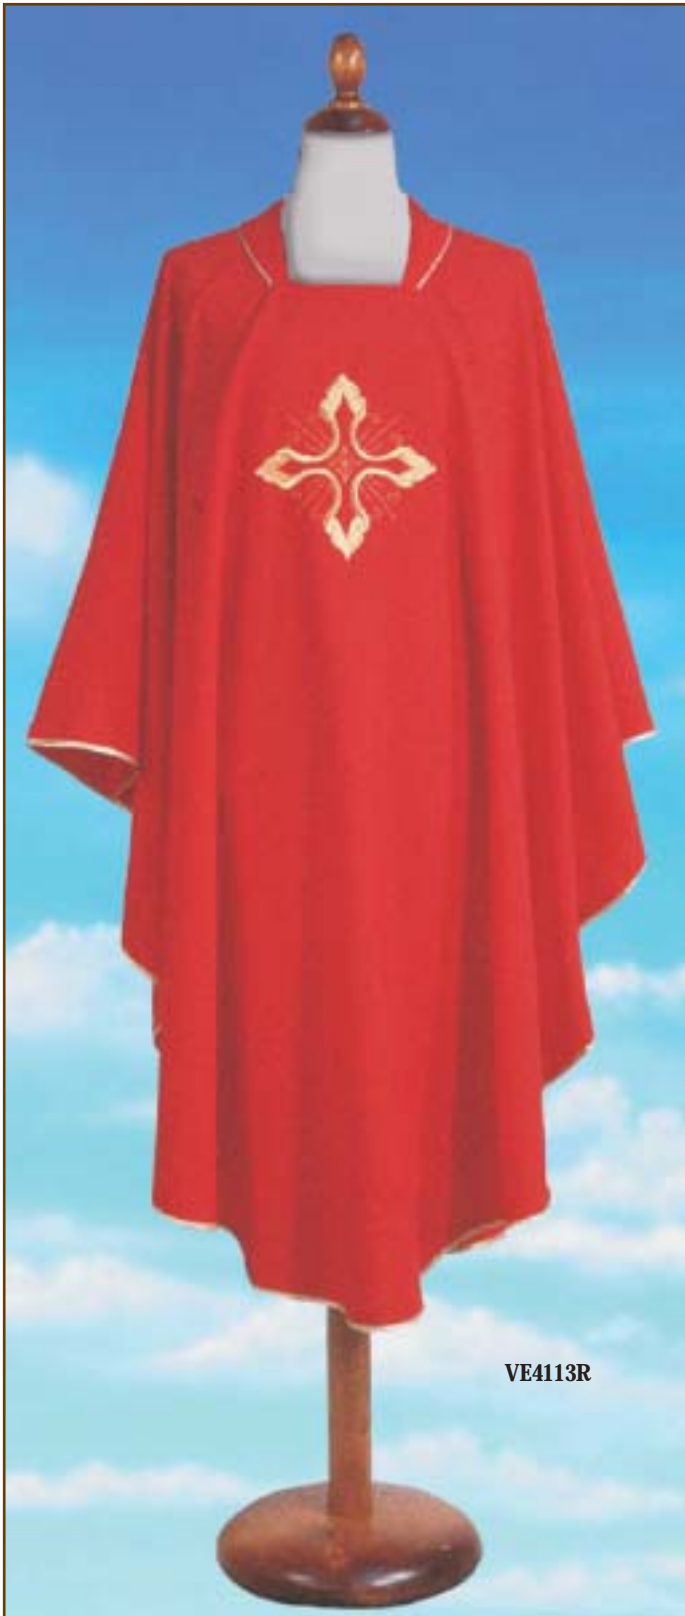

VESTMENTS

VE4113R

VE4113
Polyester

AVAILABLE IN:
Chasuble

Available in the following colours.