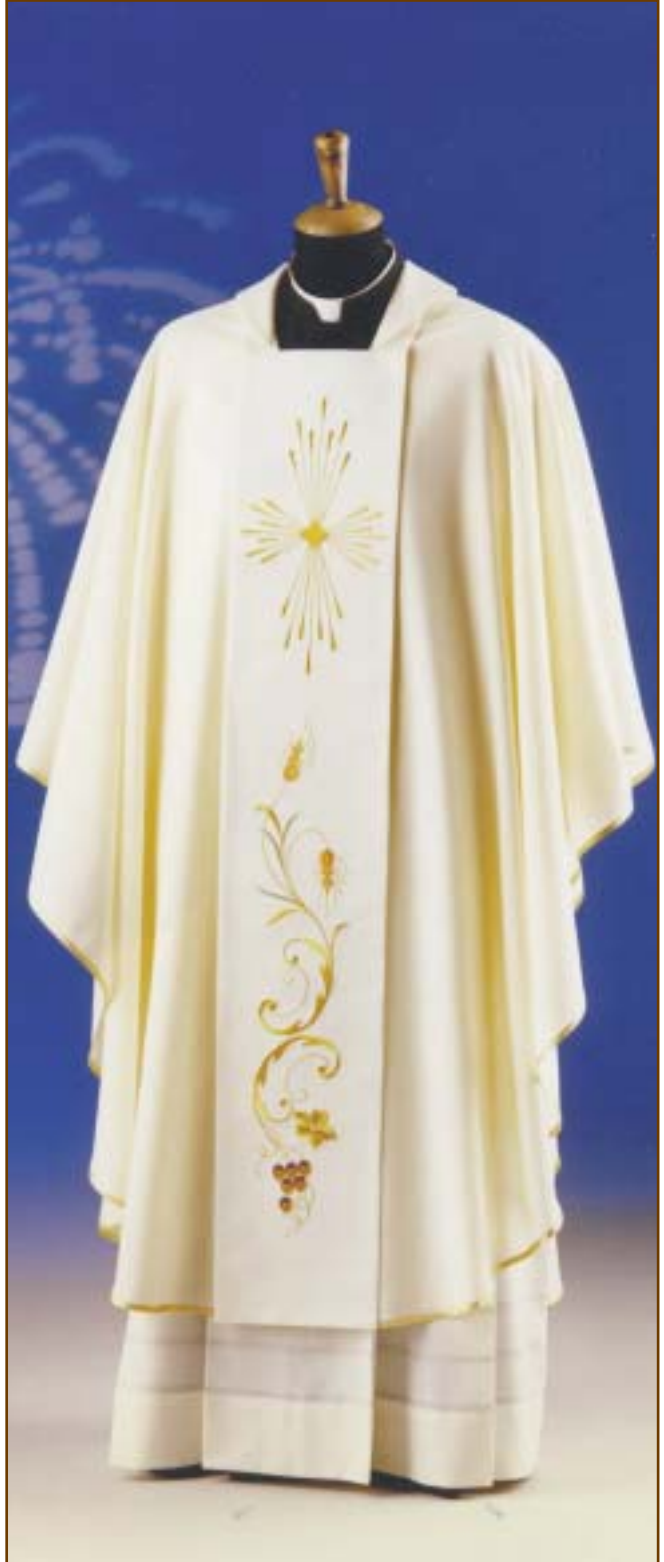

VEM741

Mixed Wool Chasuble

AVAILABLE IN:

- Chasuble VEM741
- Cope VEC741

Available in the following colours.