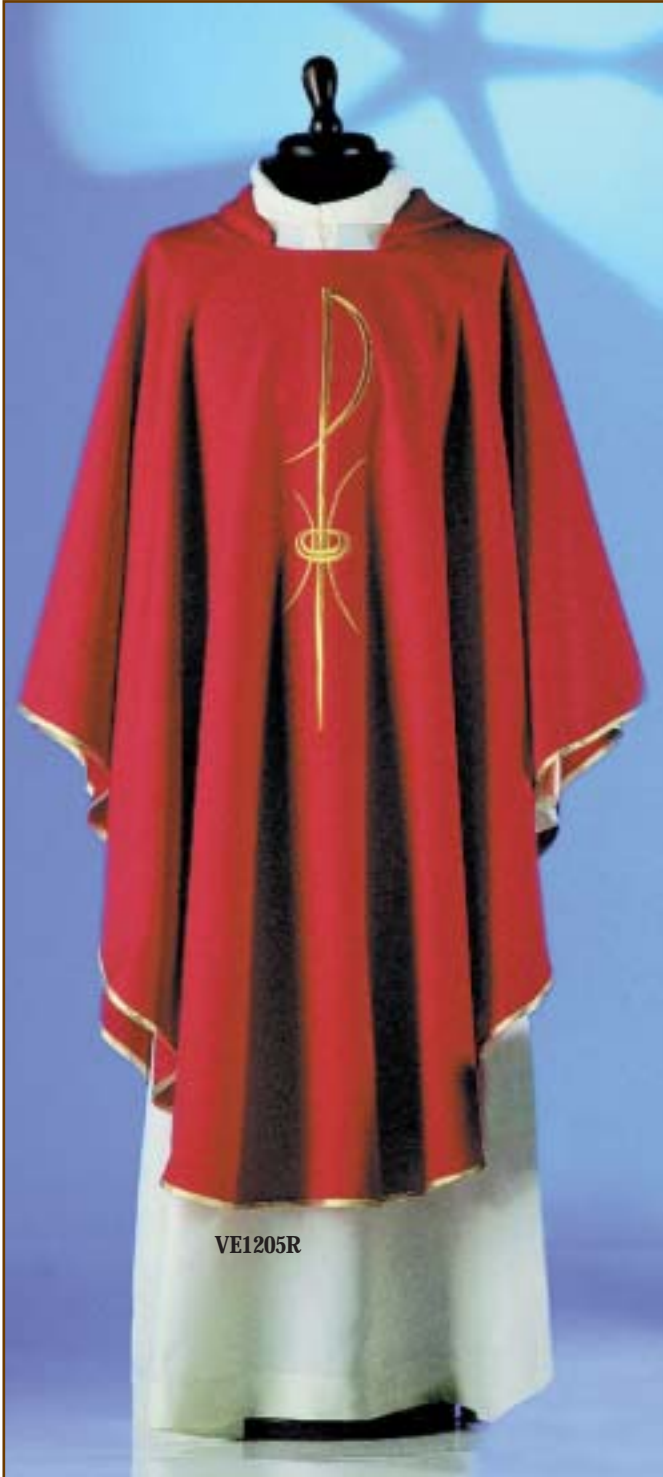

VESTMENTS

VE1205R

VE1205
Polyester