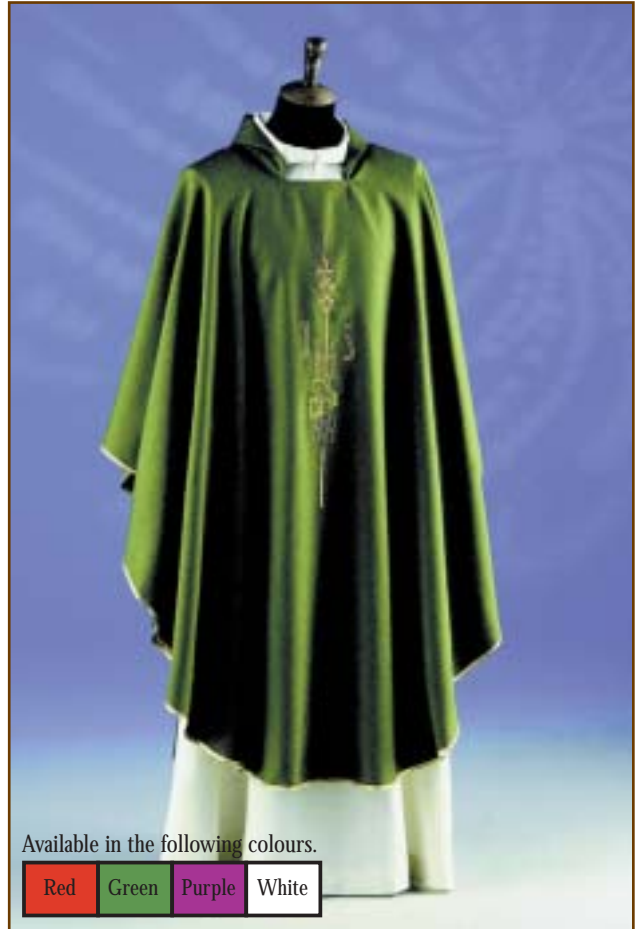

VEW780R
Pure Wool Chasuble

AVAILABLE IN:

- Lectern Cover VEL329
- Humeral veil VEH329
- Chasuble VE329
- Stole VES329
- Cope VEC329

Available in the following colours.

VE329

VESTMENTS

VE328L
Chasuble only

Available in the following colours.