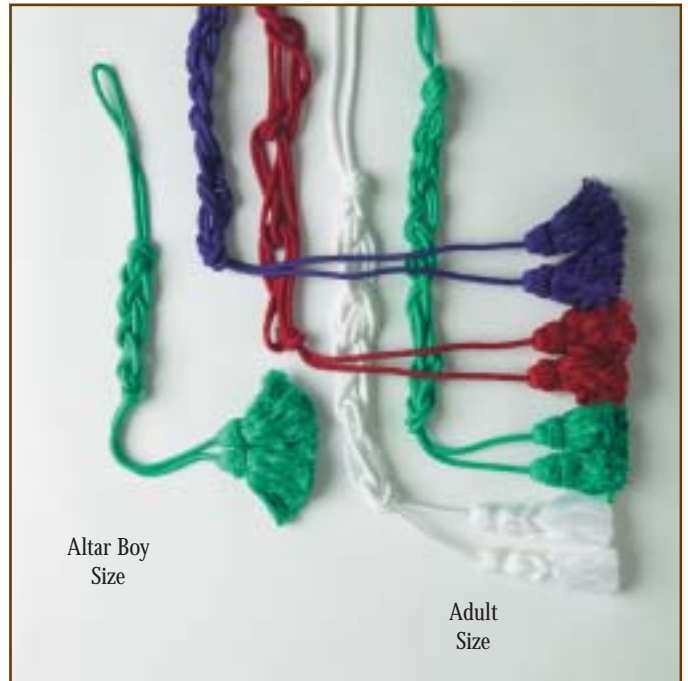

Available in the following colours.

VEA918

Pure Wool Surplice

VEA018

Pure Wool Alb

VEA089

Alb with Lace pattern
Mixed wool or Cotton

VEA003

Surplice with embroidered pattern
Polyester

VEA982

Surplice
Cotton or Mixed wool

VEA989

Surplice
Cotton or Mixed wool

LACE / CINTURES

RAYLON CINTURES

COTTON CINTURES